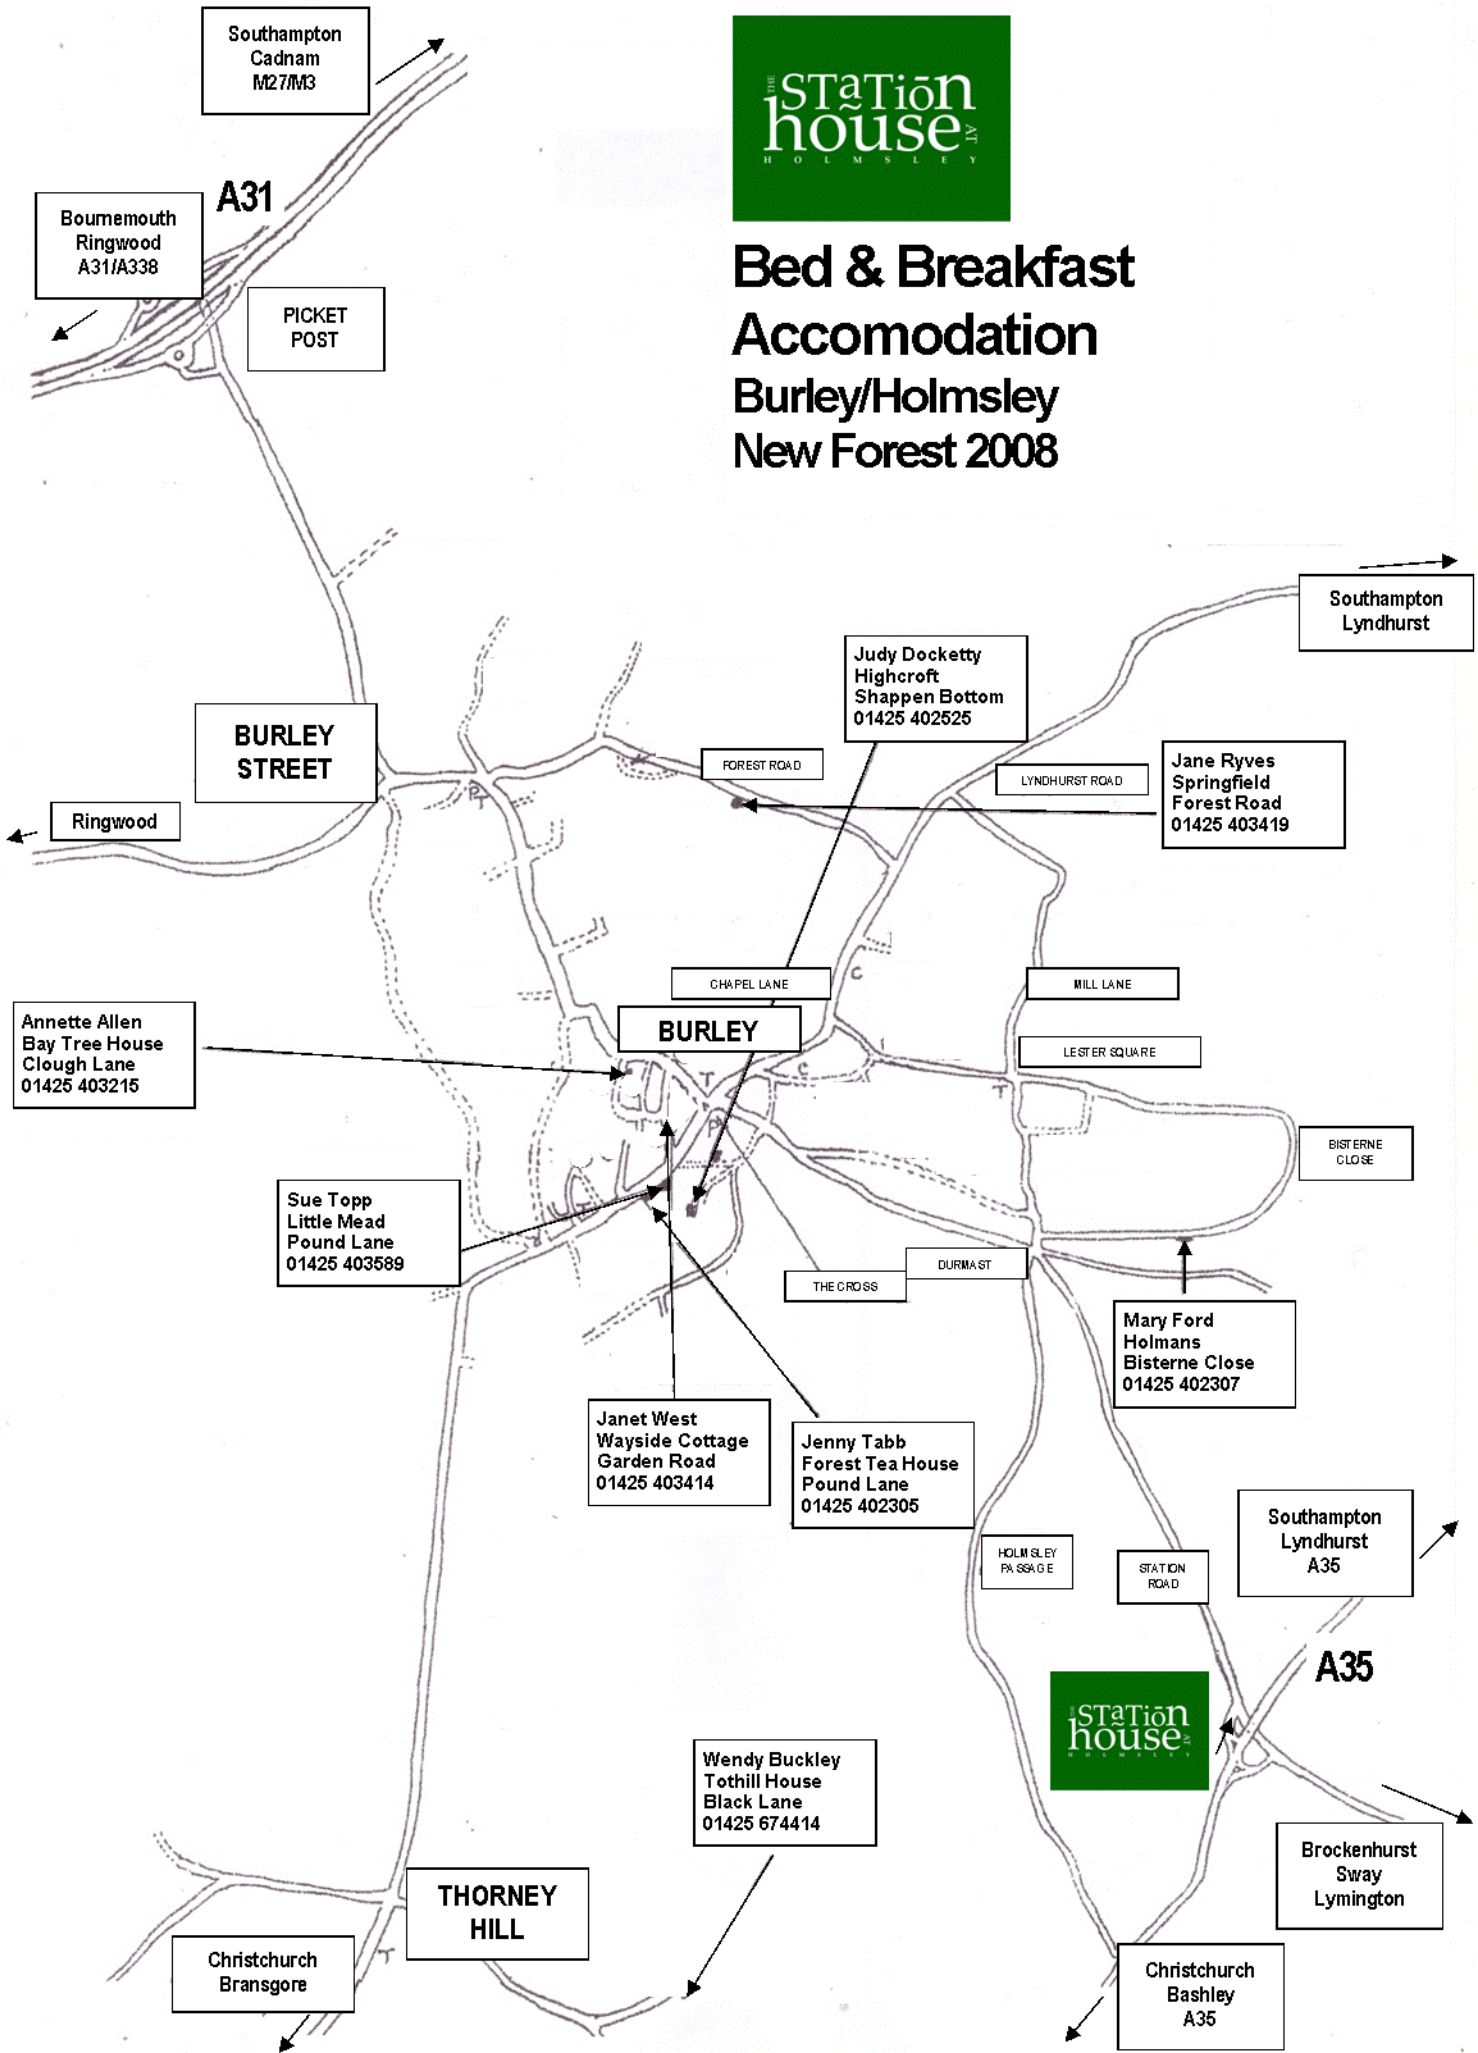

Bed & Breakfast Accomodation Burley/Holmsley New Forest 2008

Southampton
Cadnam
M27/M3

Bournemouth
Ringwood
A31/A338

PICKET
POST

A31

BURLEY
STREET

Ringwood

Annette Allen
Bay Tree House
Clough Lane
01425 403215

MILL LANE

LESTER SQUARE

BISTERNE
CLOSE

THE CROSS

DURMAST

Mary Ford
Holmans
Bisterne Close
01425 402307

HOLMSLEY
PASSAGE

STATION
ROAD

Southampton
Lyndhurst
A35

A35

Brockenhurst
Sway
Lymington

Christchurch
Bashley
A35